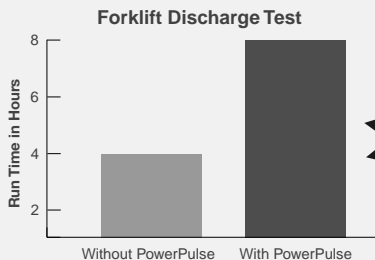

**Regained
200% Reserve
Capacity!**

PowerPulse® is helping people worldwide save money on their batteries by helping provide up to 3 times longer battery life, maximum performance and more battery power.

“Before we installed PowerPulse, we would fully charge the (forklift) battery and it would run for about 1 ½ hours. Now the same battery averages about 4 ½ hours. **We were about to junk this battery and now it is performing better than our new batteries that are only four months old.** We are going to install a PowerPulse unit on every piece of equipment we have.”

▼ Melvin Winberry
Fleet Maintenance Manager, Institutional Distributors
East Bernstadt, Kentucky

“I depend heavily on the productivity of the forklifts to load trucks for distribution sales. After a month, it is clear to me that the PowerPulse was a wise investment. **I have seen an overall increase in the (forklift) battery's ability to store more energy and they are putting out a longer shift.**”

▼ Tony Luong
President, Golden Duck Meat & Poultry
Houston, Texas

“We have a large forklift in our fleet that doesn't get used very often. Needless to say every time we went to use it the batteries would be dead. This went on for a year or two, jump-starting it, checking the charging system, checking for a draw on the system, etc. Then I came across a mail order flyer...that featured a (PulseTech) product...I immediately ordered one to try. We installed it on our forklift in February of 1996 and have not had a single problem with it since. It has started every time.”

▼ Jim Porter
Fleet Maintenance Manager
Petaluma Poultry Processors
Petaluma, California