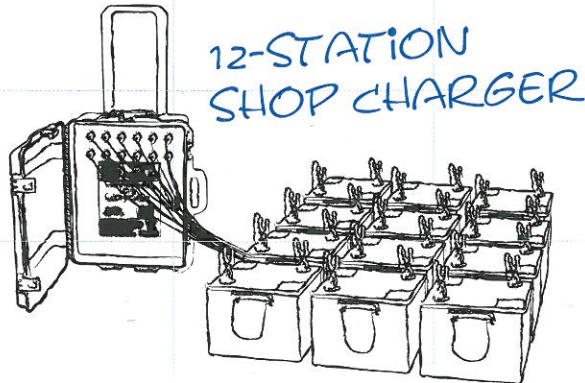

Specifications